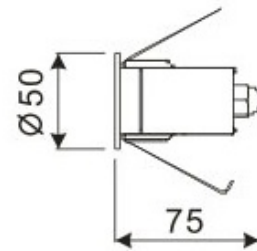

LED Recessed Lighting – LR-R00123

Model No.	LR-R00123
LED Type	5mm
LED Q'TY.	6
Beam Angle	15°
Minimum luminous flux(lm)	30
Voltage	120-240V
LED Watt	0.5W
Environmental Temperature	- 20°C~60°C
Environmental Humidity	0%-95%
Safety Class	III
Safety Type	IP68
Material	Aluminium
Driver	Included